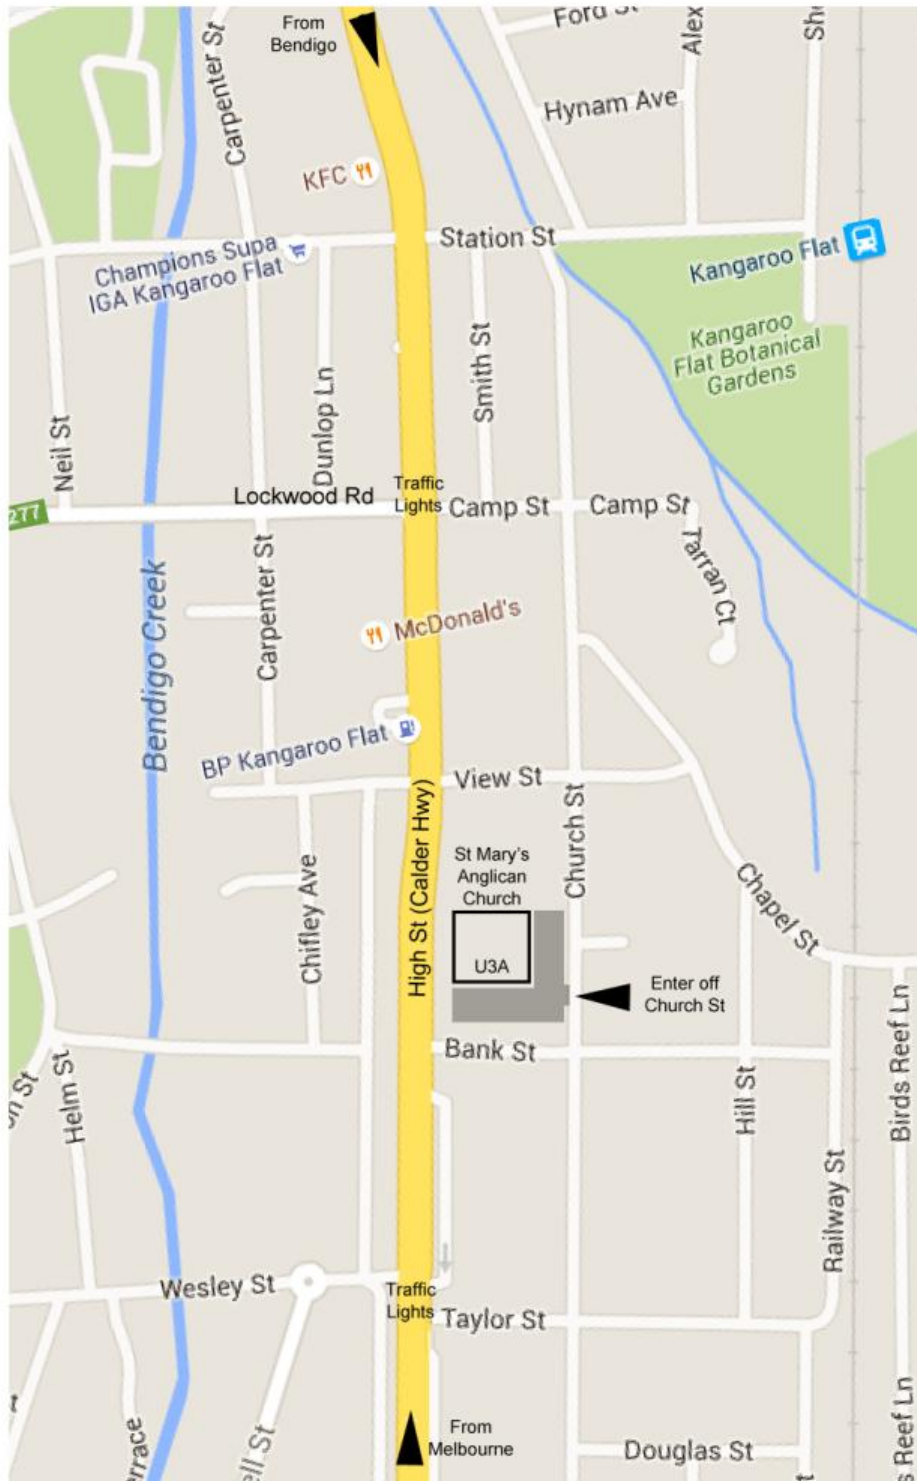

LODDON MALLEE REGION
UNIVERSITY OF THE THIRD AGE

Digital Day Out

Thursday 22nd June 2017

U3A Bendigo

St Mary's Anglican Church,

195 High Street

Kangaroo Flat

Vic, 3555

Entrance off Church Street

Convener Contact Details

Michael Gallagher, U3A Bendigo

Email: michael@migall.net

Mobile: 0408 397 448

St Mary's Anglican Church Kangaroo Flat

Map and directions over page

Directions to U3A Bendigo
St Mary's Anglican Church, 195 High St Kangaroo Flat
Entrance off Church St

Coming from Bendigo on High St, turn left at the traffic lights into Camp St
and then then right into Church St

Coming from Melbourne on Calder Hwy, turn right at the traffic lights into Taylor St
and then left into Church St